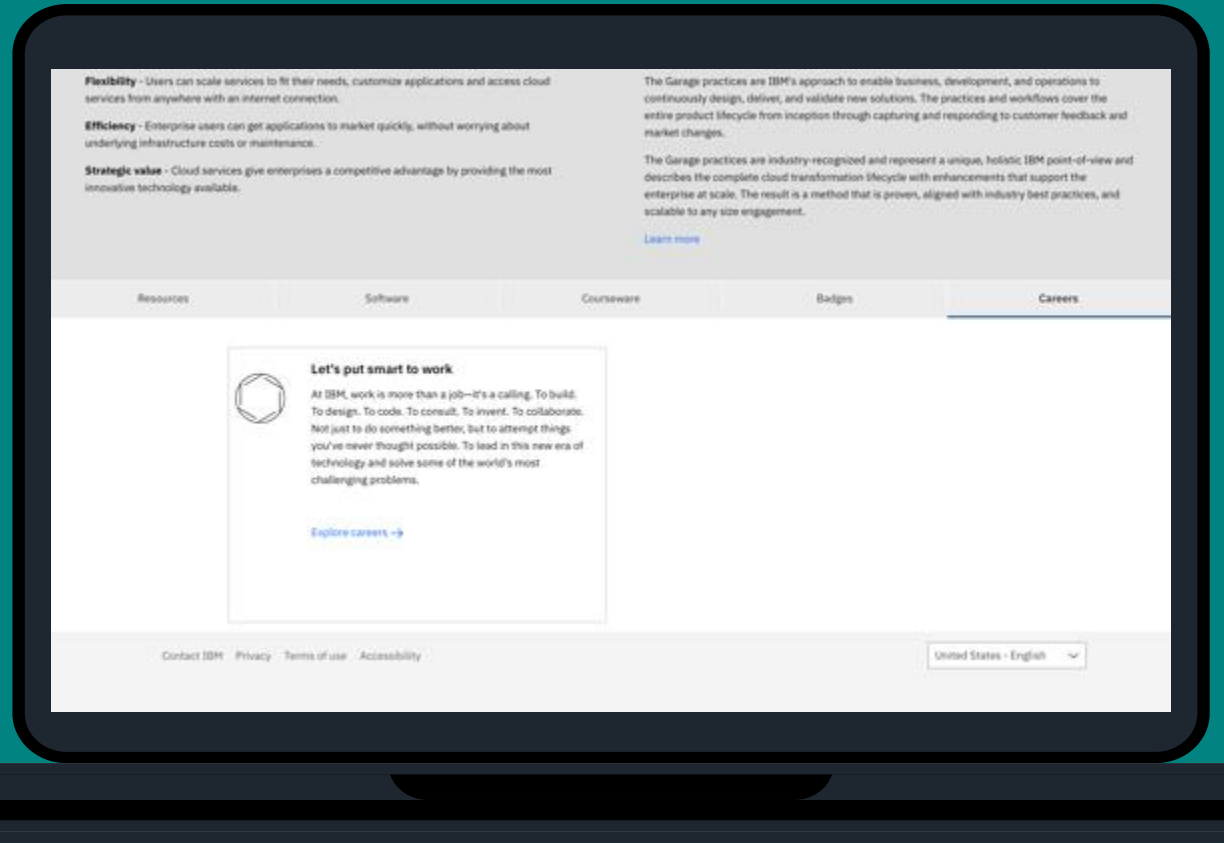

En la página inicial de cada tecnología hay una vista general del contenido y está clasificado en:
Resources
Software
Courseware
Badges y en
Careers

Resources

Aquí encontrarás enlaces útiles con información relevante sobre las tecnologías y sus aplicaciones prácticas

Software

Aquí encontrarás acceso a **full versions** de productos de Software de IBM

Courseware

Aquí encontrarás contenido de los mismos cursos que impartimos para nuestros clientes

Badges

Aquí encontrarás badges disponibles para demostrar el conocimiento adquirido sobre diferentes tecnologías

Careers

Acceso directo a
IBM *jobs website*

Paso a paso para ingresar

[*www.ibm.com/academic*](http://www.ibm.com/academic)

Registro

Se requiere el correo de una **institución académica acreditada**

The image shows a laptop screen displaying the IBM registration page. The page has a white background with the IBM logo in the top left corner. The main heading is "Enter your academic institution issued email to begin". Below this, there is a paragraph of text: "Only the students and faculty of participating academic institutions are eligible to access this website. Please enter your academic institution issued email below to register." Underneath the text is a text input field labeled "Your academic institution issued email". To the right of the input field is a blue "Submit" button. In the top right corner, there is a box titled "Have questions" with a link to "frequently asked questions". At the bottom of the page, there is a footer with links for "Contact IBM", "Privacy", "Terms of use", "Accessibility", and "Cookie preferences". On the far right of the footer, there is a dropdown menu showing "United States - English".