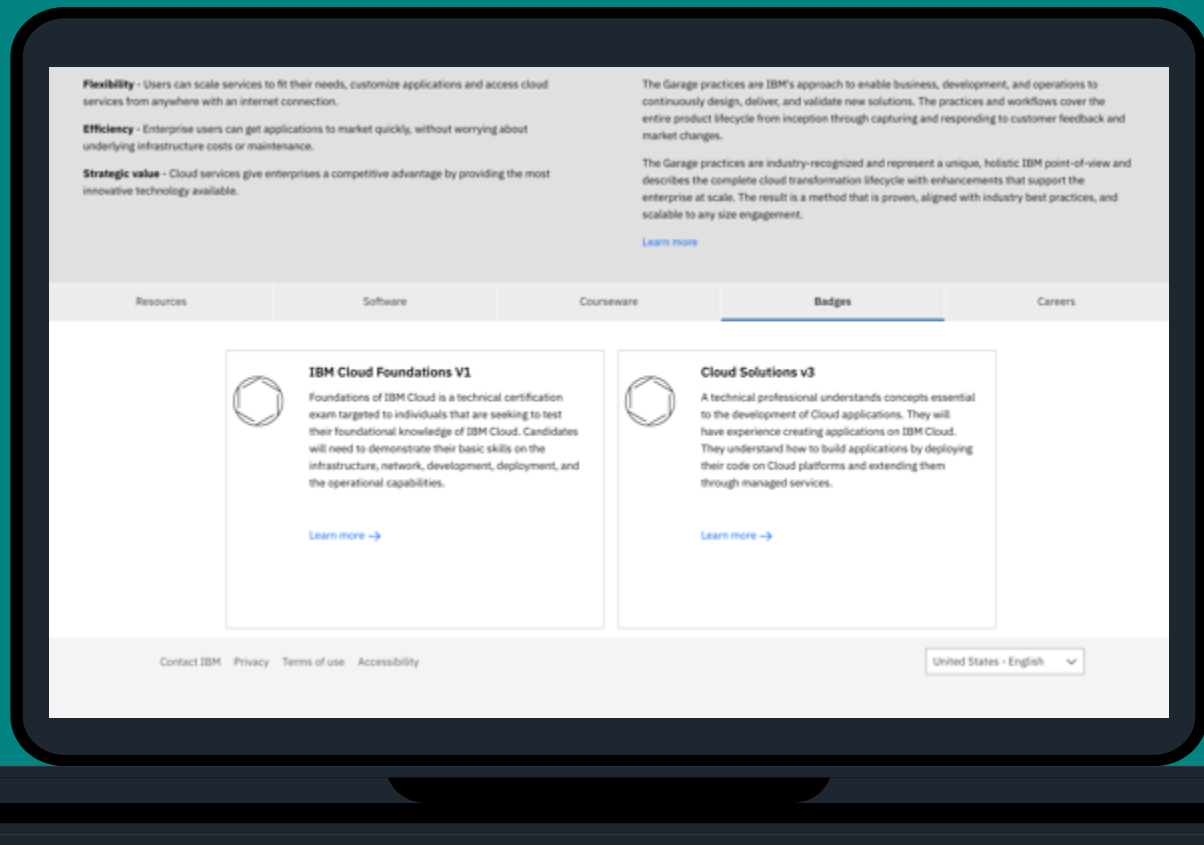

En la página inicial de cada tecnología hay una vista general del contenido y está clasificado en:
Resources
Software
Courseware
Badges y en
Careers

Resources

Aquí encontrarás enlaces útiles con información relevante sobre las tecnologías y sus aplicaciones prácticas

Software

Aquí encontrarás acceso a **full versions** de productos de Software de IBM

Courseware

Aquí encontrarás contenido de los mismos cursos que impartimos para nuestros clientes

Badges

Aquí encontrarás badges disponibles para demostrar el conocimiento adquirido sobre diferentes tecnologías

Careers

Acceso directo a
IBM *jobs website*

Paso a paso para ingresar

[*www.ibm.com/academic*](http://www.ibm.com/academic)

Registro

Se requiere el correo de una **institución académica acreditada**

The image shows a laptop screen displaying the IBM registration page. The page has a white background with the IBM logo in the top left corner. The main heading is "Enter your academic institution issued email to begin". Below this, there is a paragraph of text: "Only the students and faculty of participating academic institutions are eligible to access this website. Please enter your academic institution issued email below to register." Underneath the text is a text input field labeled "Your academic institution issued email". To the right of the input field is a blue "Submit" button. In the top right corner, there is a box titled "Have questions" with a link to "frequently asked questions". At the bottom of the page, there is a footer with links for "Contact IBM", "Privacy", "Terms of use", "Accessibility", and "Cookie preferences". On the far right of the footer, there is a dropdown menu showing "United States - English".